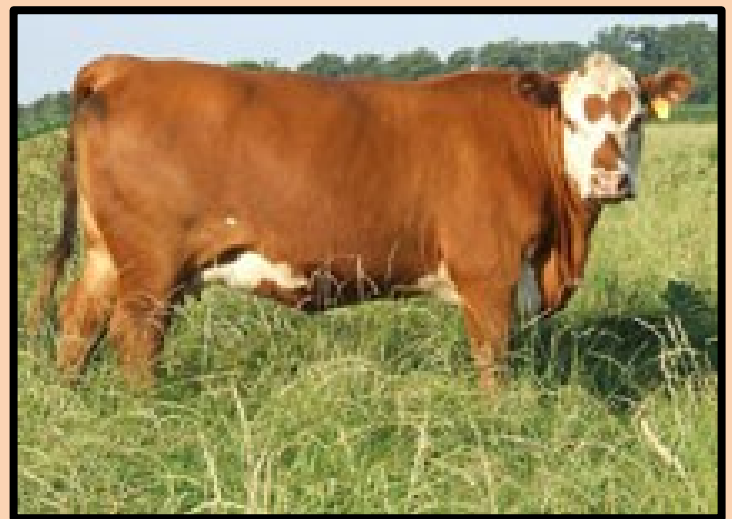

EPD's: Any EPD's given are the most current available. Any estimated EPD's for pending registrations or non-registered cattle are noted, and represent an average of the Sire and Dam's EPDs.

Vaccination Information: Will be announced on Sale Day. Prospective buyers can also contact consignors directly prior to the Sale if desiring more details about any of the respective Lots.

One-Line Bidding will be available on Sale Day through **Cattleusa.com**, as a service of Creston Livestock Auction.

Terms of Sale: Cash or check unless prior arrangements are made. Clerking will be handled through Creston Livestock Auction. Each animal becomes the purchaser's risk as soon as sold. Announcements made sale day by the owners or the auctioneer will take precedence over statements printed in any sale catalog or advertisements.

Questions about specific Lots – may be directed to the respective Consignors prior to the Sale. Contact information is provided to allow prospective bidders to make contact with the Sellers for any questions, if desired.

Sale is being promoted as a service by the IHBA – Iowa Hereford Breeders Association. IHBA is not responsible for any accidents. IHBA is not responsible for transferring of AHA Registrations, although will attempt to assist in communication of registration transfer information, if necessary.