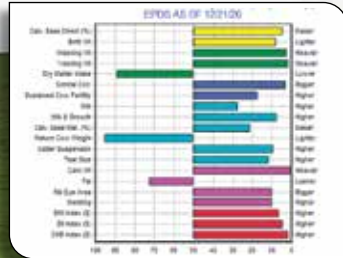

Bulls, open and
bred heifers, semen,
and embryos
available by
Private Treaty.